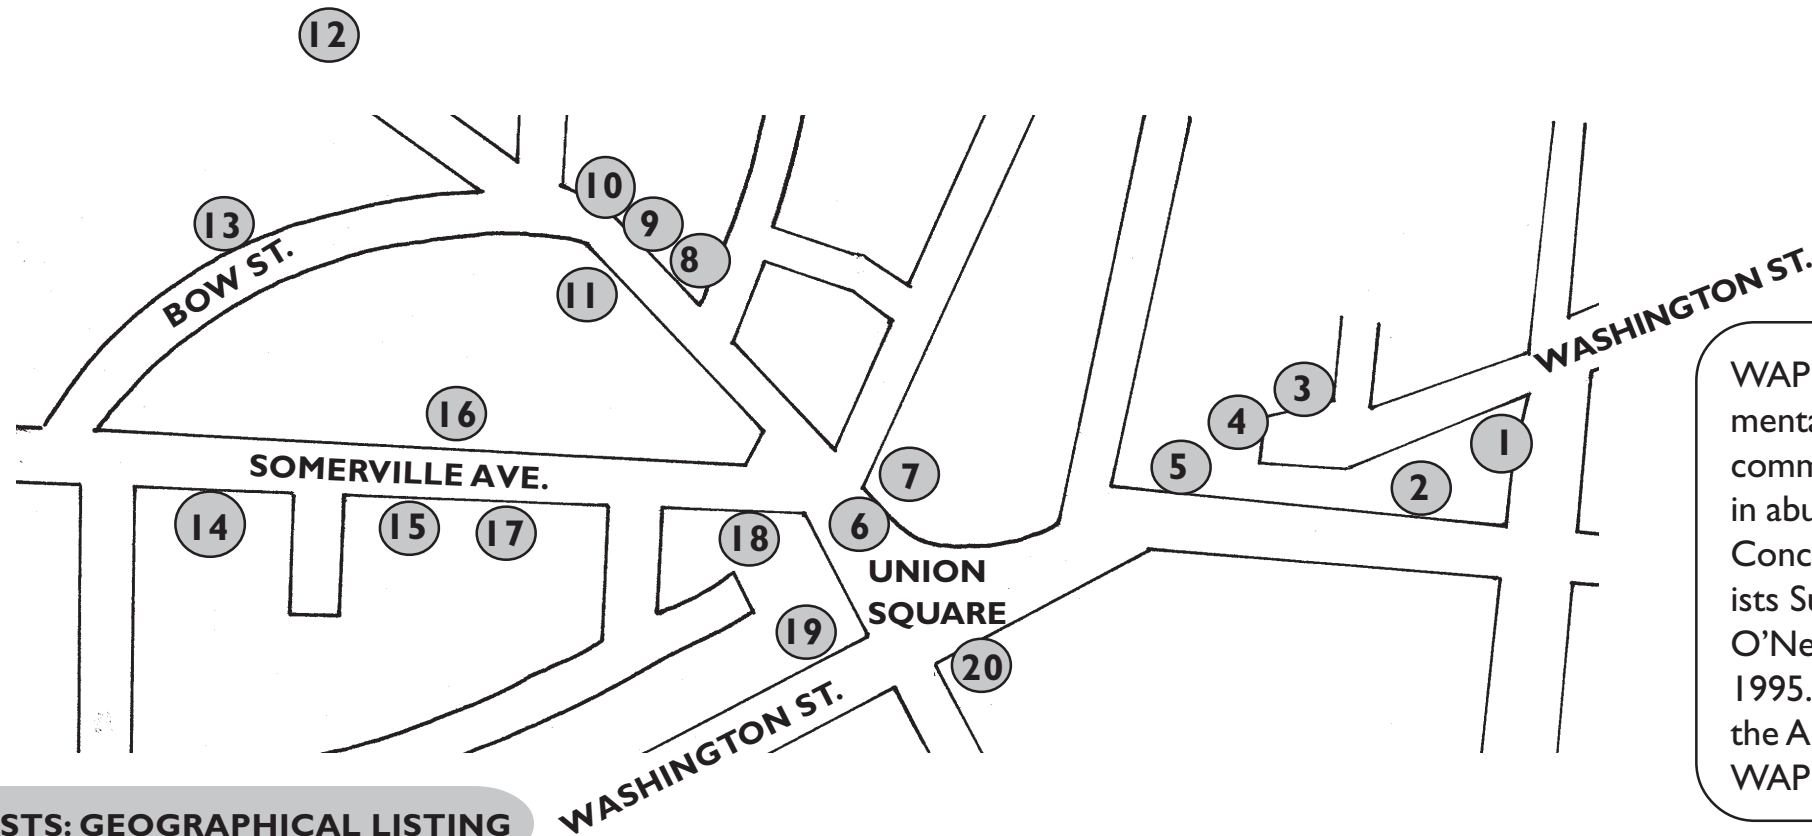

WINDOWS
A R T 2004
PROJECT
THE THEME IS PLAY

ALPHABETICAL ARTIST LISTING

Christopher Abrams	15
Leika Akiyama	18
Muriel Angelil	3
Emily Arkin	13
Marjorie Bangs	8
Yani Batteau	20
Joel Bennett	7
Suzanne Bibeau	10
Kelvy Bird	17
Jan Corash	5
James Delaney	4
Kathleen Finlay	15
Jeanne Hillson	2
Garrett Laws	6
Pauline Lim	11
Denise Malis	1
Lee Mandell	19
Heather Meri Stewart	14
Chandra Messig	16
Marscella Stasa	9
Hilary Scott	19
Jeffrey Shumaker	10
V Van Sant	12 & 19
Stephanie Wratten	2

About WAP

WAP is built on the complementary ideas of creativity and community, both of which are in abundance in Somerville. Conceived by Somerville artists Susan Berstler and Lauren O'Neal, WAP made its debut in 1995. This is the second year the Arts Council has produced WAP in Union Square.

ARTISTS: GEOGRAPHICAL LISTING

1. Denise Malis: SCAT, 90 Union Sq.
2. Stephanie Wratten & Jeanne Hillson: SCAT plaza
3. Muriel Angelil: The Independent, 75 Union Sq.
4. James Delaney: Toast, 70 Union Sq.
5. Jan Corash: The Grand Cafe, 61 Union Sq.
6. Garrett Laws: Union Sq. Traffic Island
7. Joel Bennett: Citizen's Bank, 40 Union Sq.
8. Marjorie Bangs: Feel Well Rehab Clinic, 19 Bow St.
9. Marcella Anna Stasa: Lawyer's Office, 23 Bow St.
10. Suzanne Bibeau & Jeffrey Shumaker: Mt. Auburn Healthcare, 33 Bow St.
11. Pauline Lim: Sunny's Deli, 40 Bow St.

12. V Van Sant: Nunziato Field (corner of Summer St. & Vinal Ave.)
13. Emily Arkin: Stanhope Framers, 55 Bow St.
14. Heather Meri Stewart: The Family Center, 366 Somerville Ave.
15. Christopher Abrams & Kathleen Finlay: JJ Sullivan Plumbing & Heating Contractors, 346 Somerville Ave.
16. Chandra Messig: Union Square Family Health, 337 Somerville Ave.
17. Kelvy Bird & Carrie Bennett: New Asia, 328 Somerville Ave.
18. Leika Akiyama: It's A Gift, 29 Union Sq.
19. Hilary Scott and V Van Sant & Lee Mandell: Sherman Cafe, 257 Washington St.
20. Yani Batteau: Mama Gina's, 19 Union Sq.

AT THE WINDOWS ART PROJECT RECEPTION ON SEPT. 18TH, 3-6PM

EVENTS WILL TAKE PLACE BY THE SCAT BUILDING AND IN THE UNION SQUARE PLAZA

Yani Batteau: "**Living Chess Pieces.**" A life size rook and horse play a game of chess in which human figurines are the chess pieces.

Joel Bennett: Bennett brings his massive **Somerville Puzzle** into the plaza for people to play with.

Lewis Gesner: Gesner performs a six hour performance/ installation called "**Instrument(ism) and Circumstance**" (from 10am to 4pm).

Jeanne Hillson: "**Apply Your Imagination!**" Hillson leads WAP goers with her interactive art activities.

Denise Malis: Malis takes her playful **painted blocks** out of the SCAT window for the day. The public is encouraged to play with them.